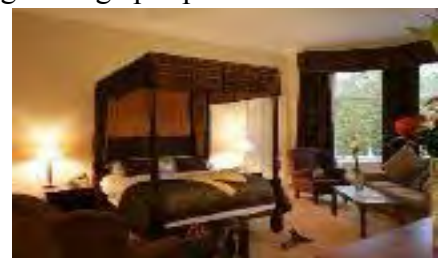

Web: www.macdonaldhotels.co.uk